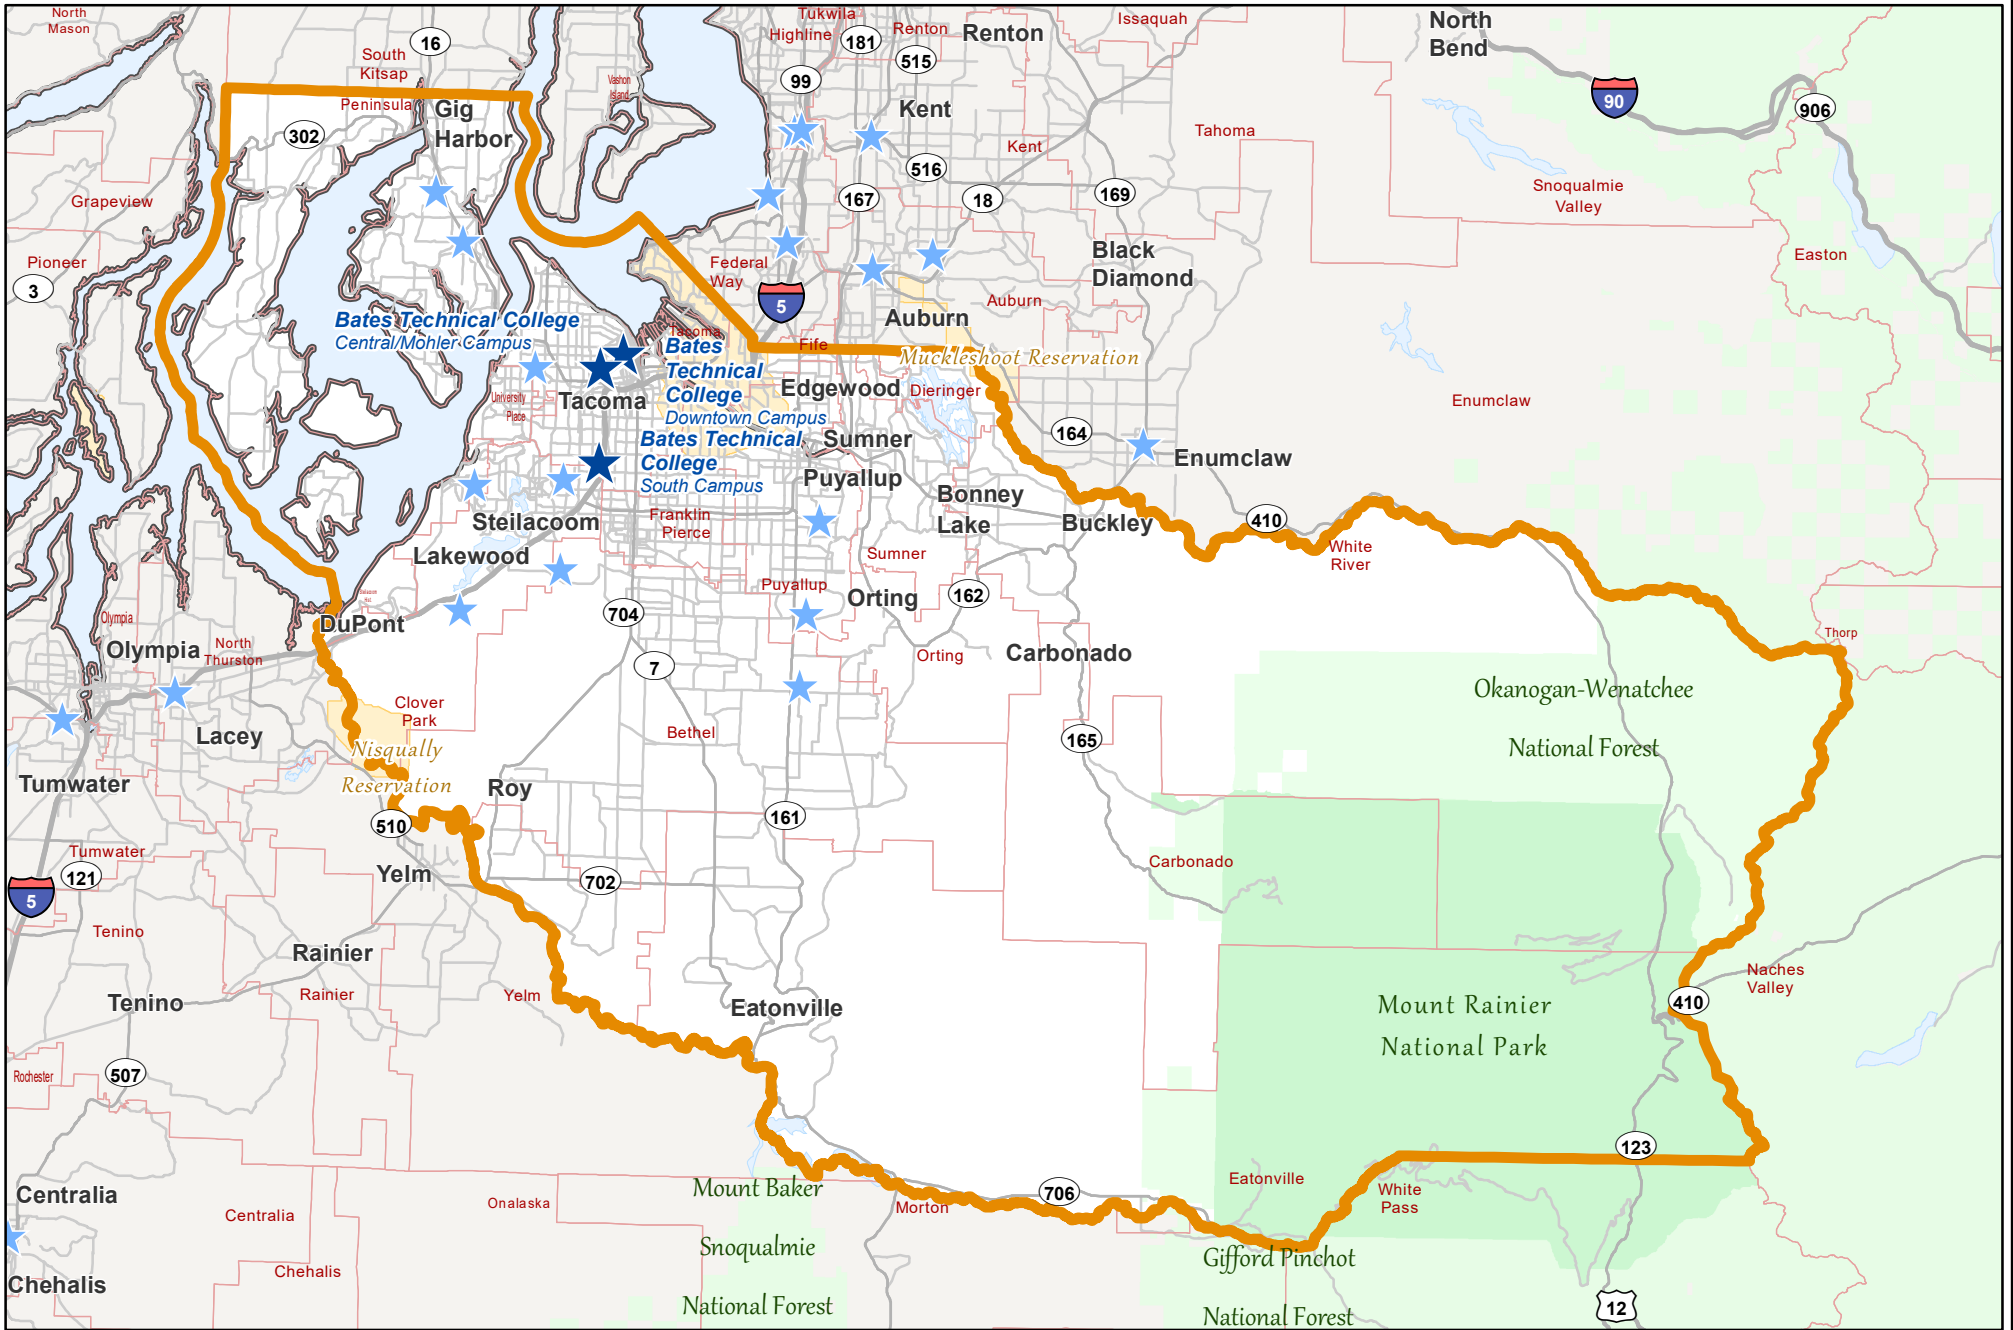

# Bates Technical College — District 28

-  College district boundary
-  K-12 school district
-  District-related community and technical colleges
-  Other community and technical colleges