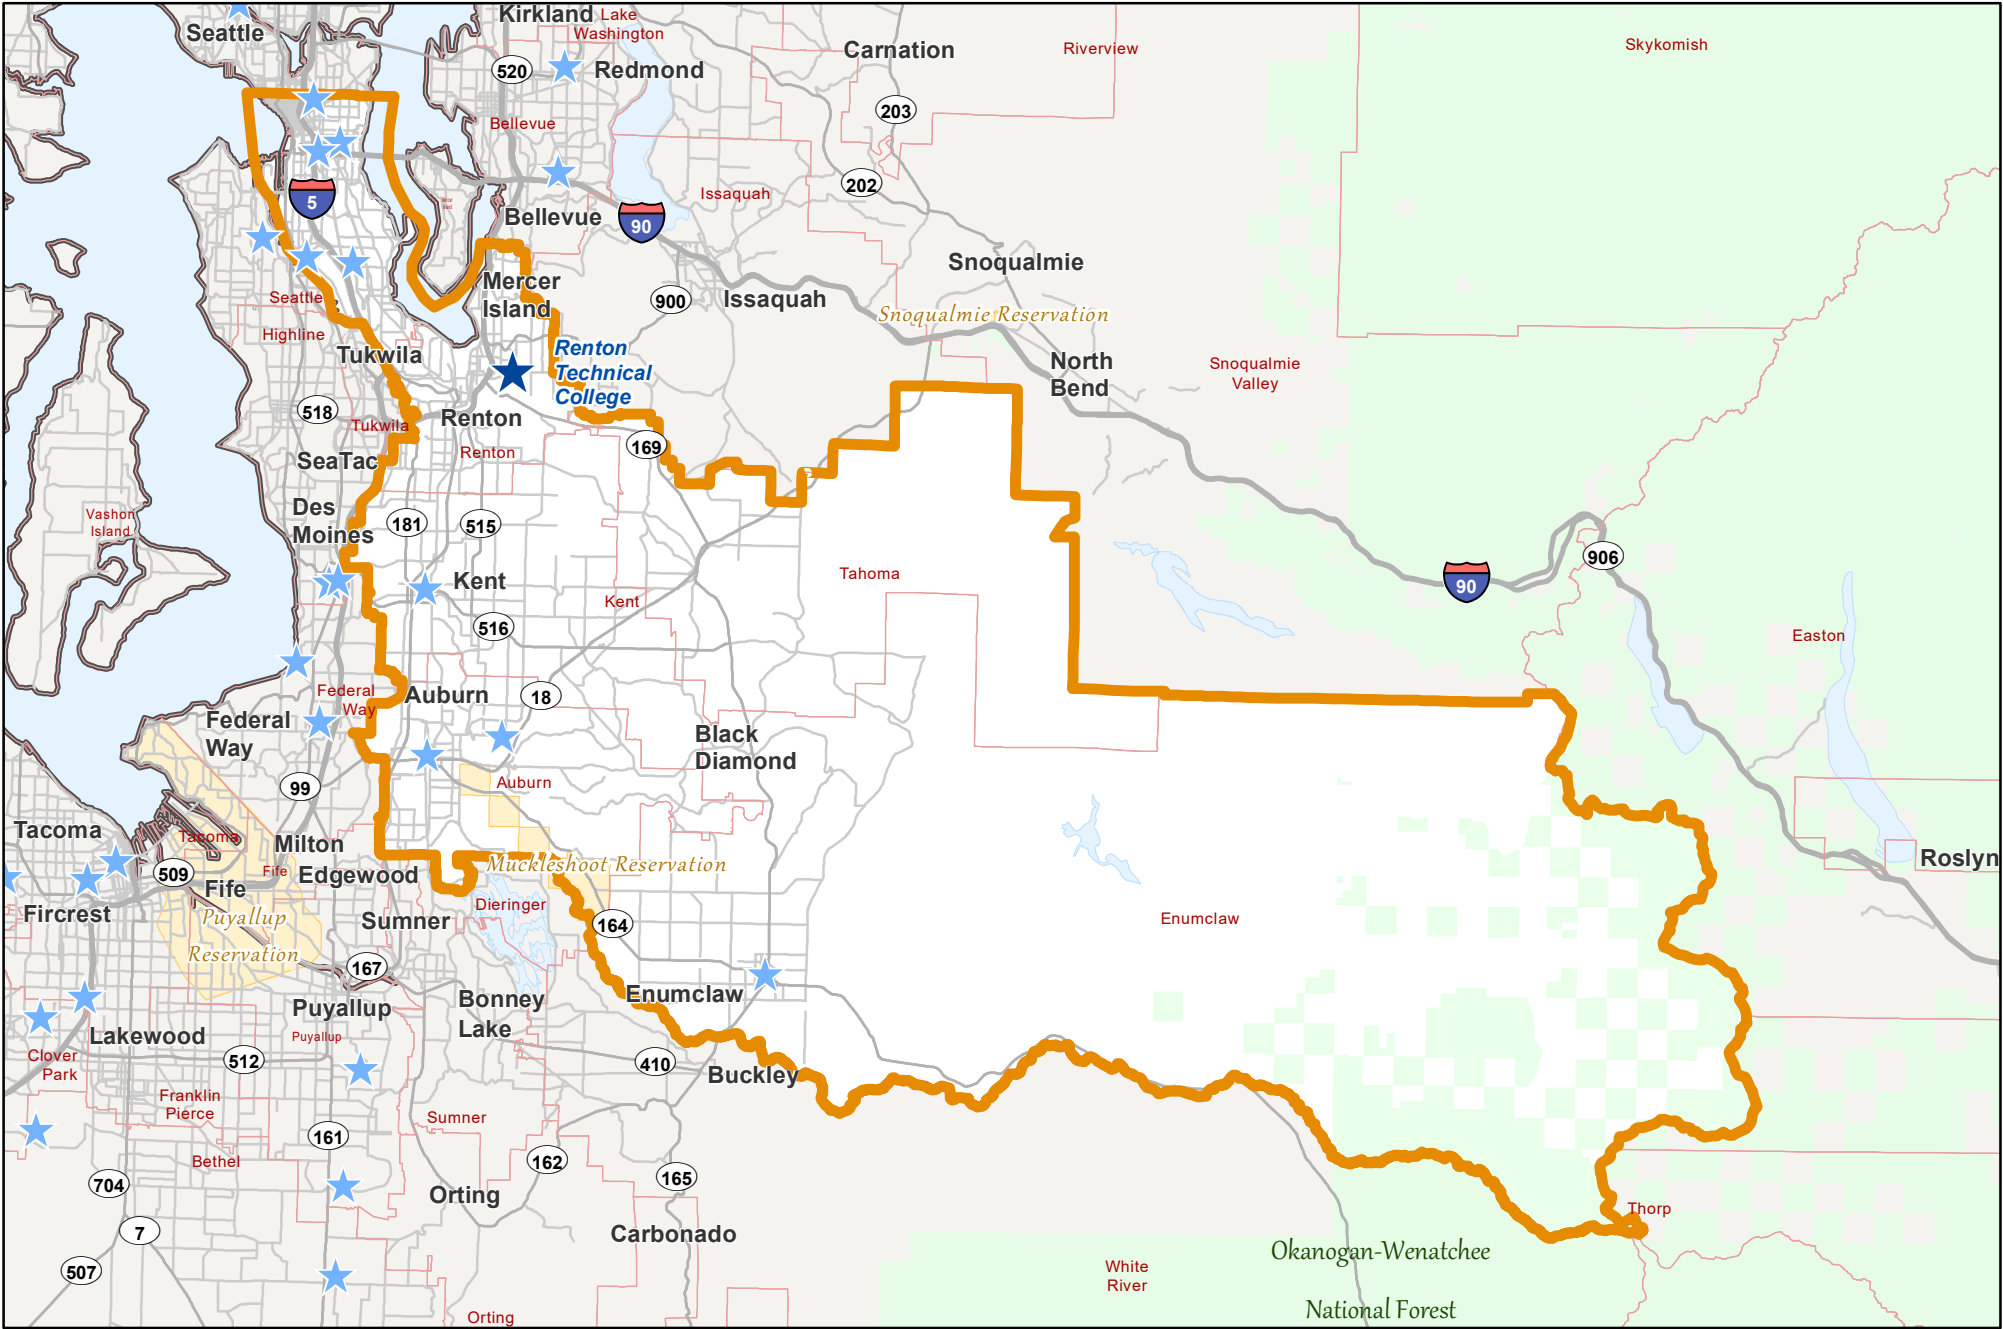

Renton Technical College — District 27

- College district boundary
- K-12 school district
- District-related community and technical colleges
- Other community and technical colleges