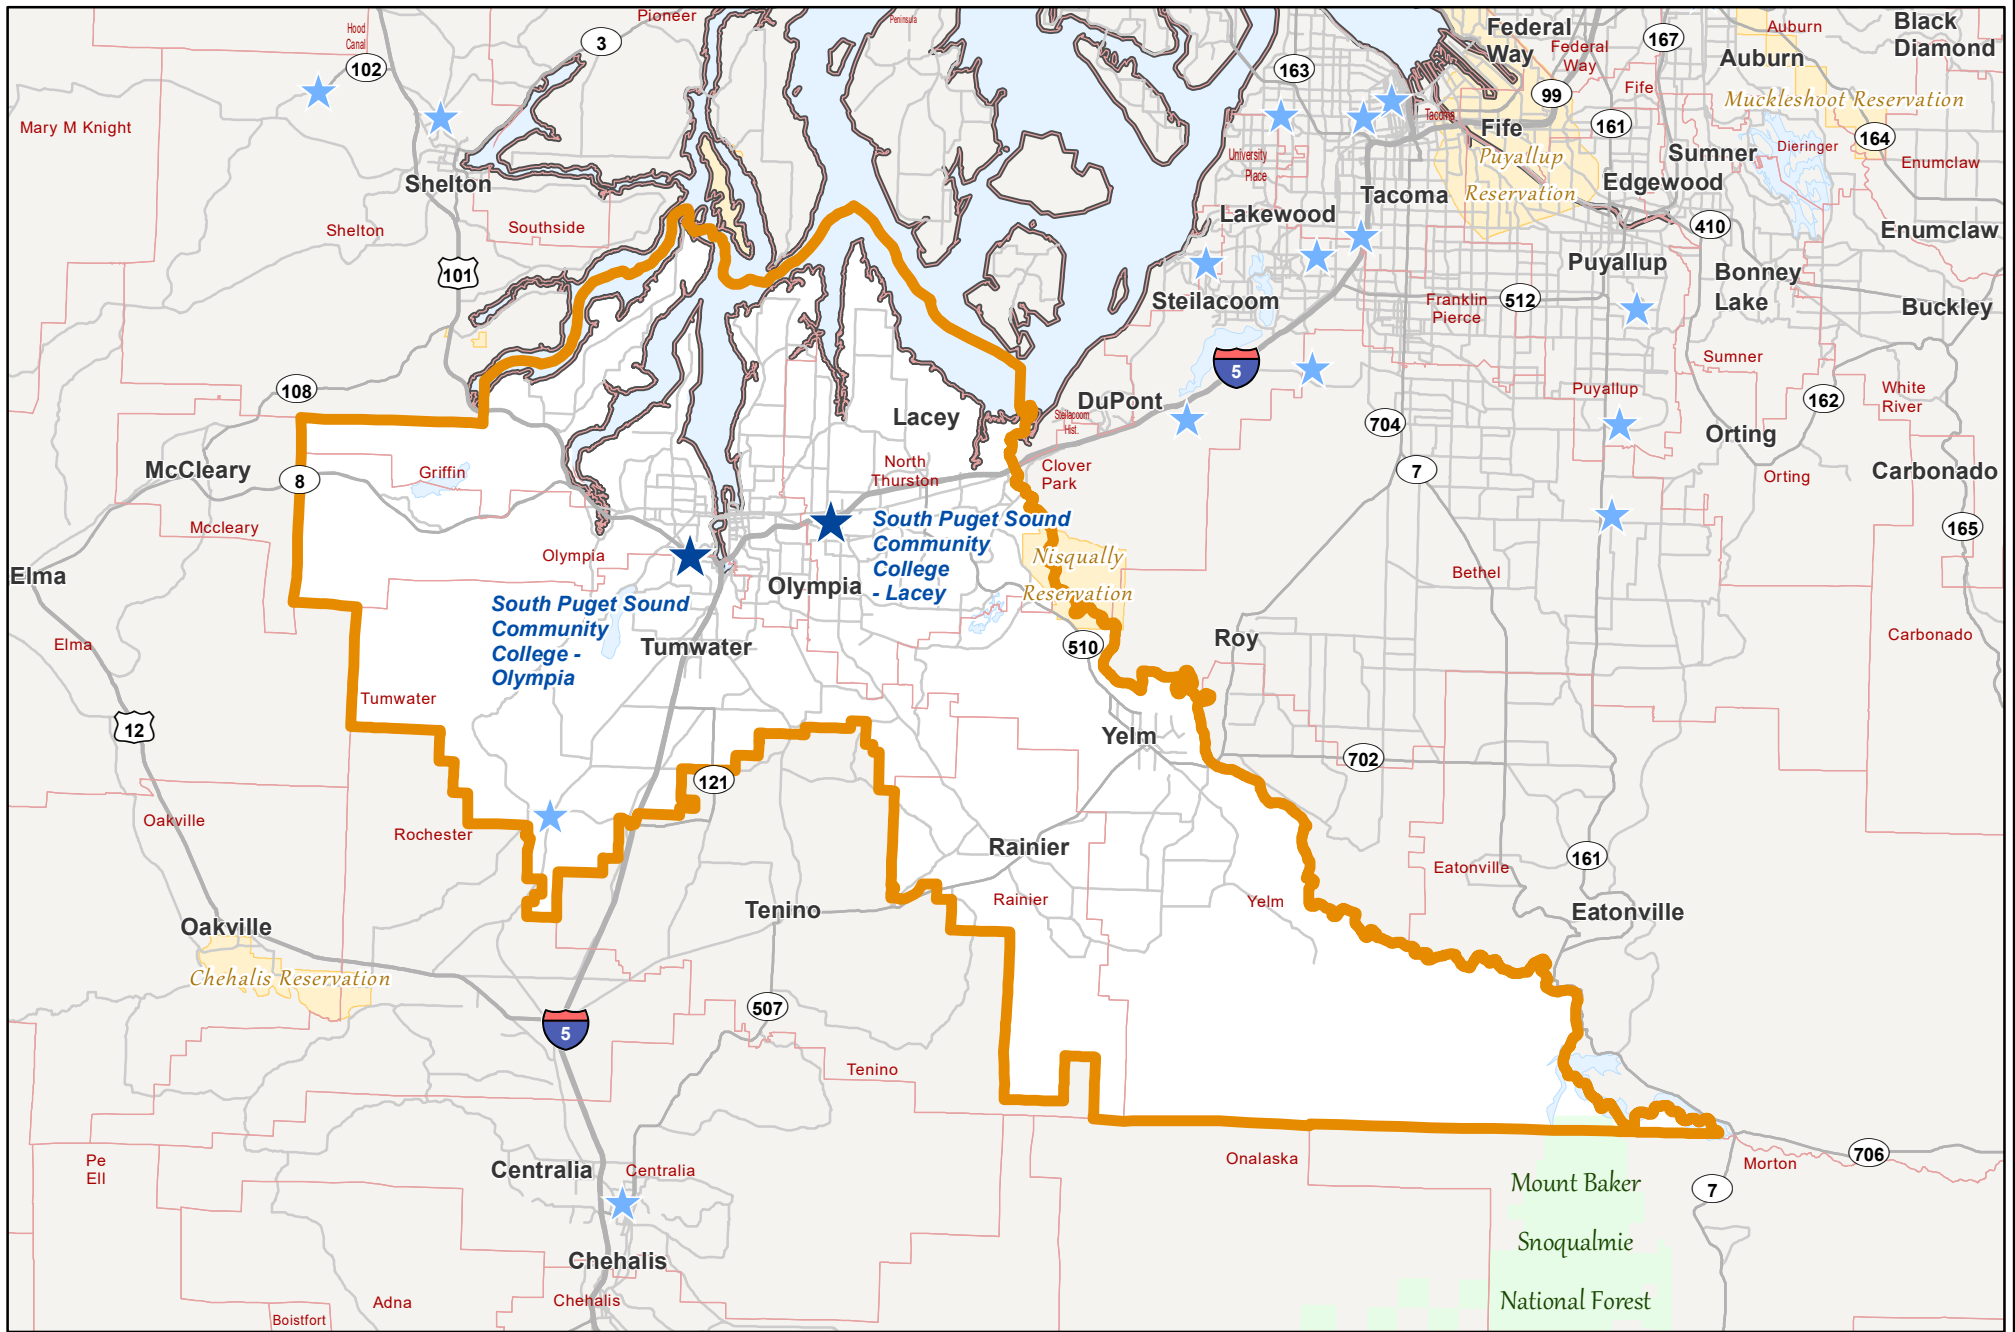

South Puget Sound Community College — District 24

-  College district boundary
-  K-12 school district
-  District-related community and technical colleges
-  Other community and technical colleges