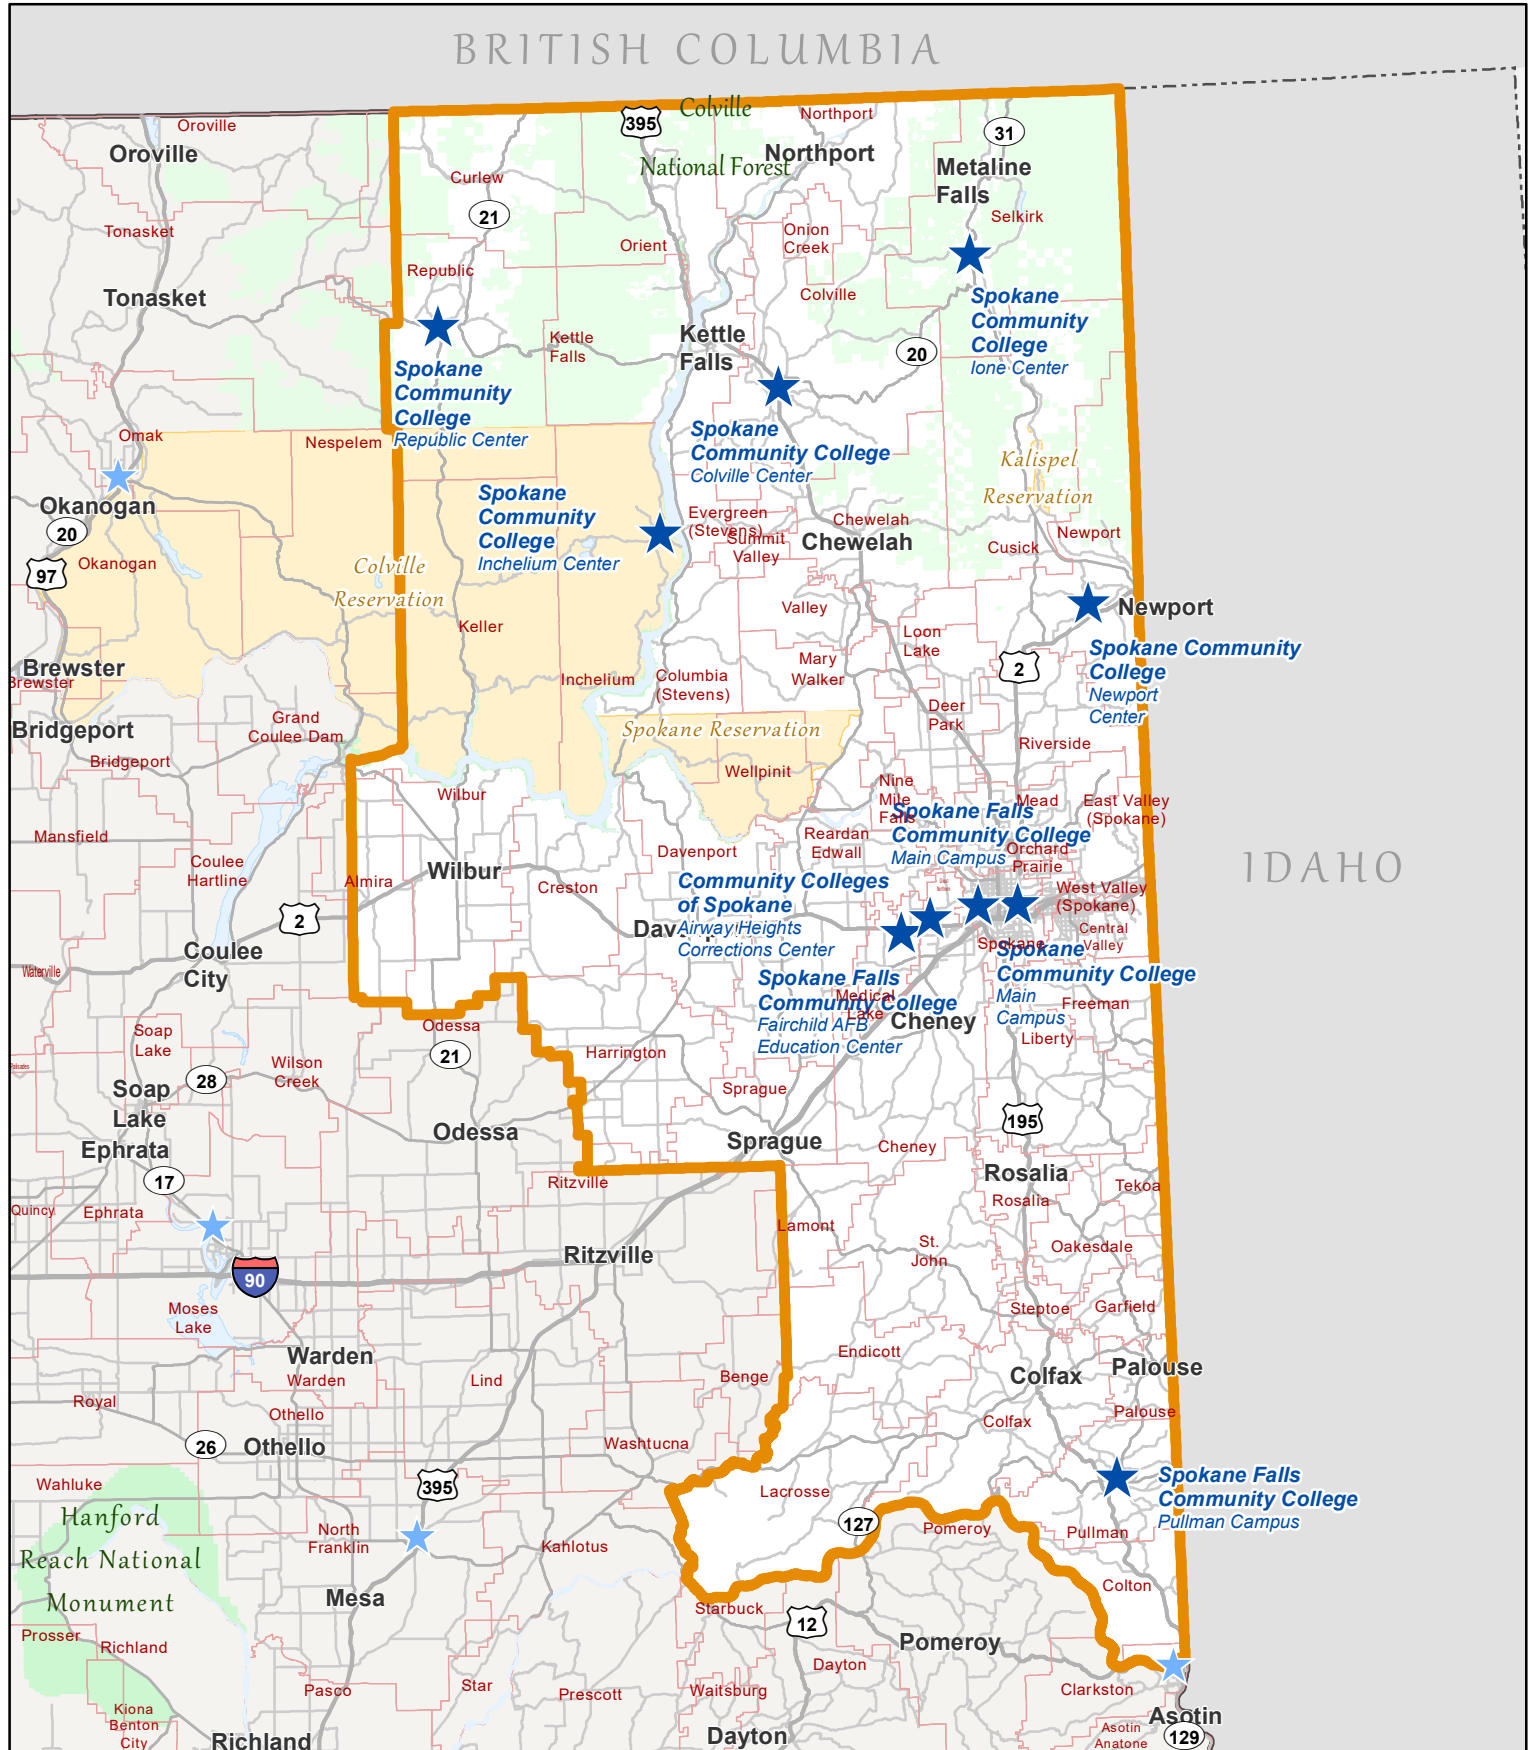

Community Colleges of Spokane — District 17

-  College district boundary
-  District-related community and technical colleges
-  K-12 school district
-  Other community and technical colleges