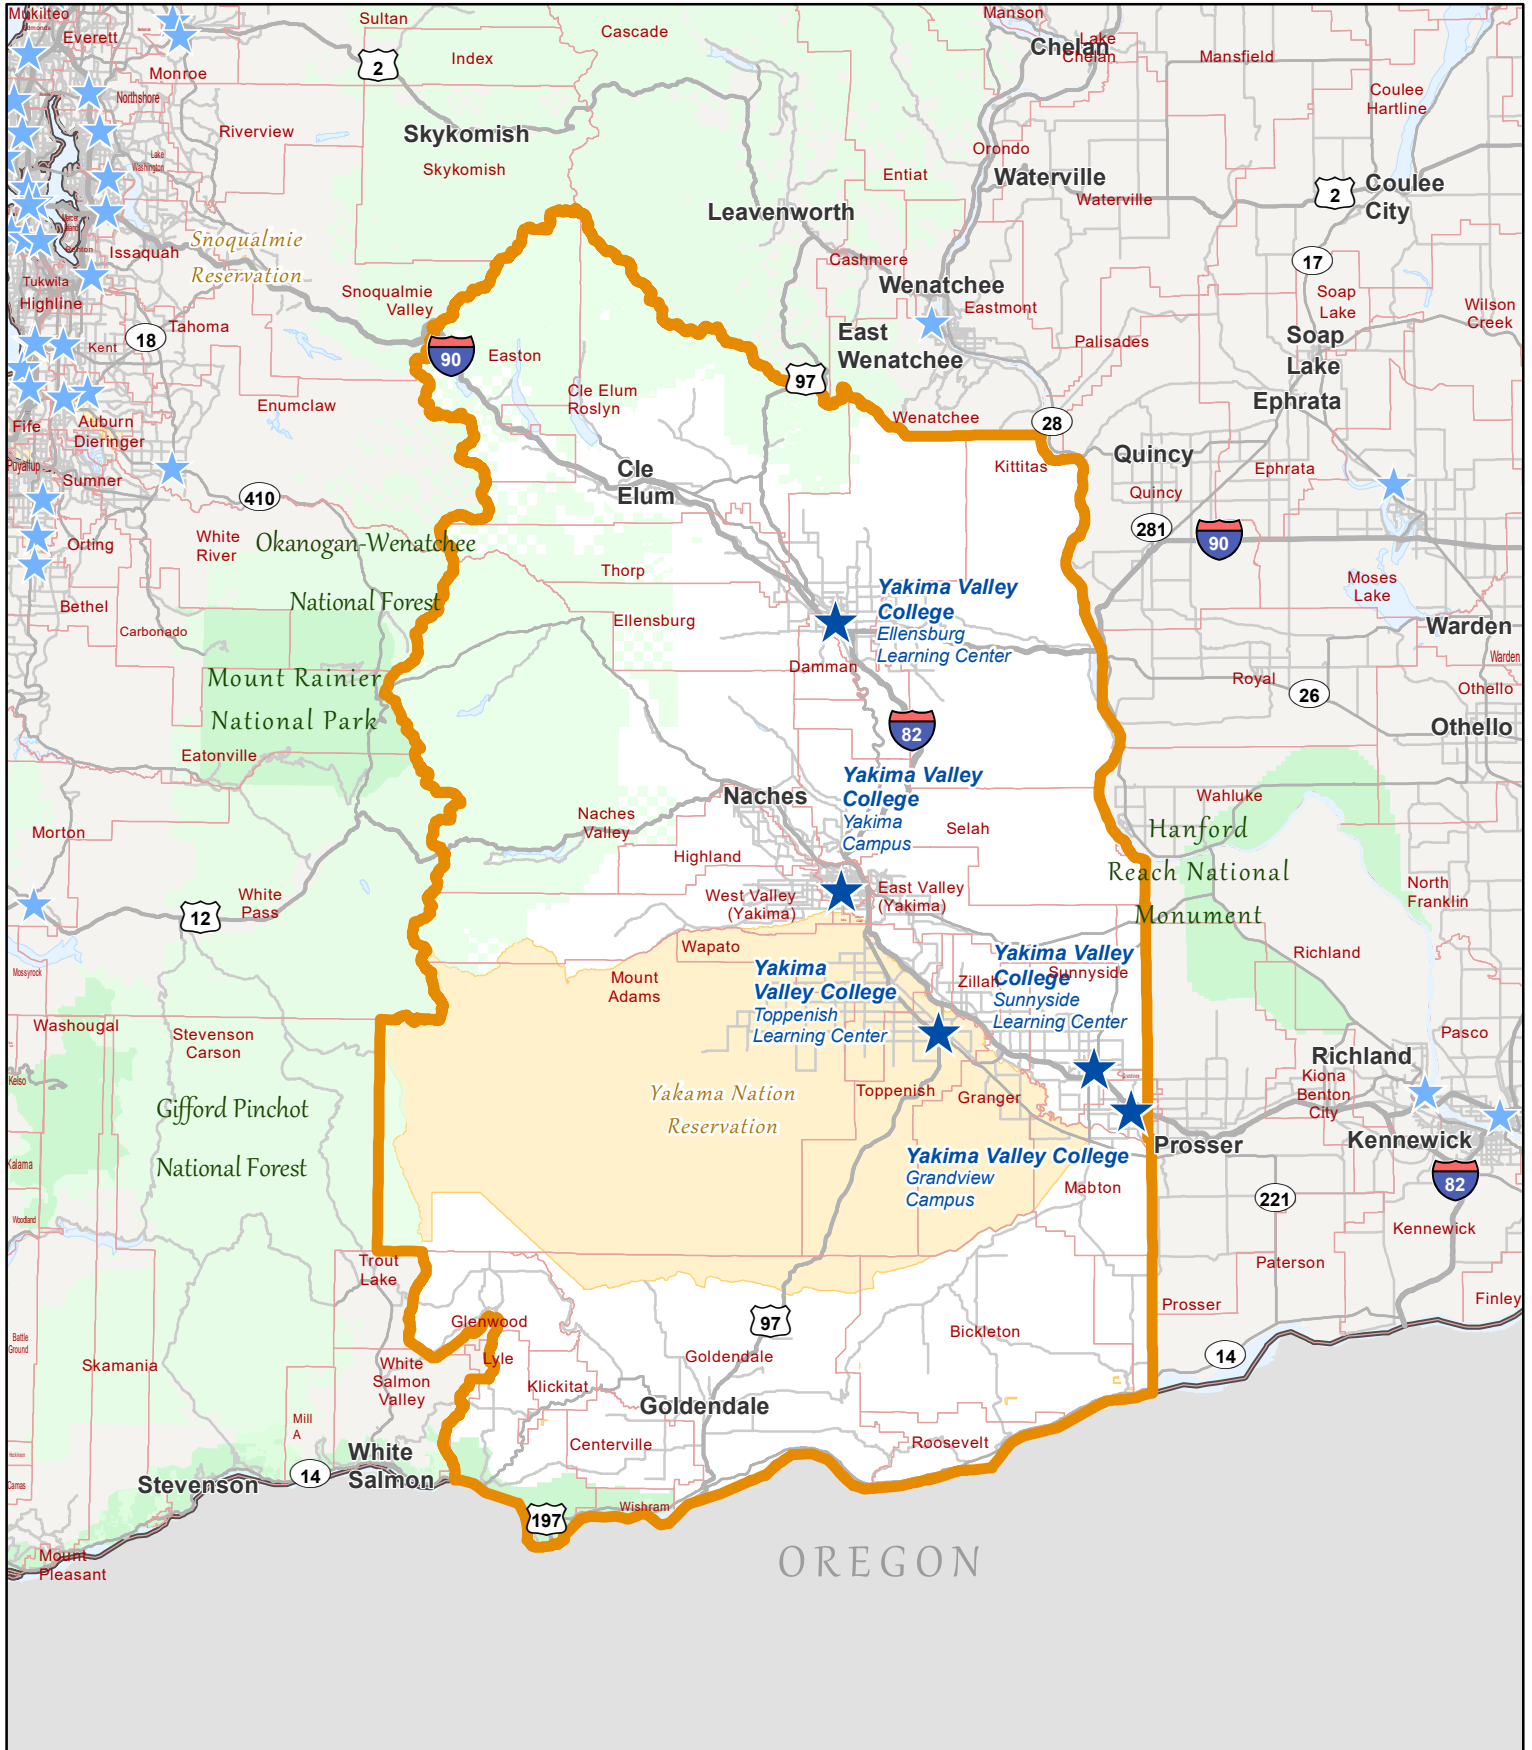

Yakima Valley College — District 16

-  College district boundary
-  District-related community and technical colleges
-  K-12 school district
-  Other community and technical colleges