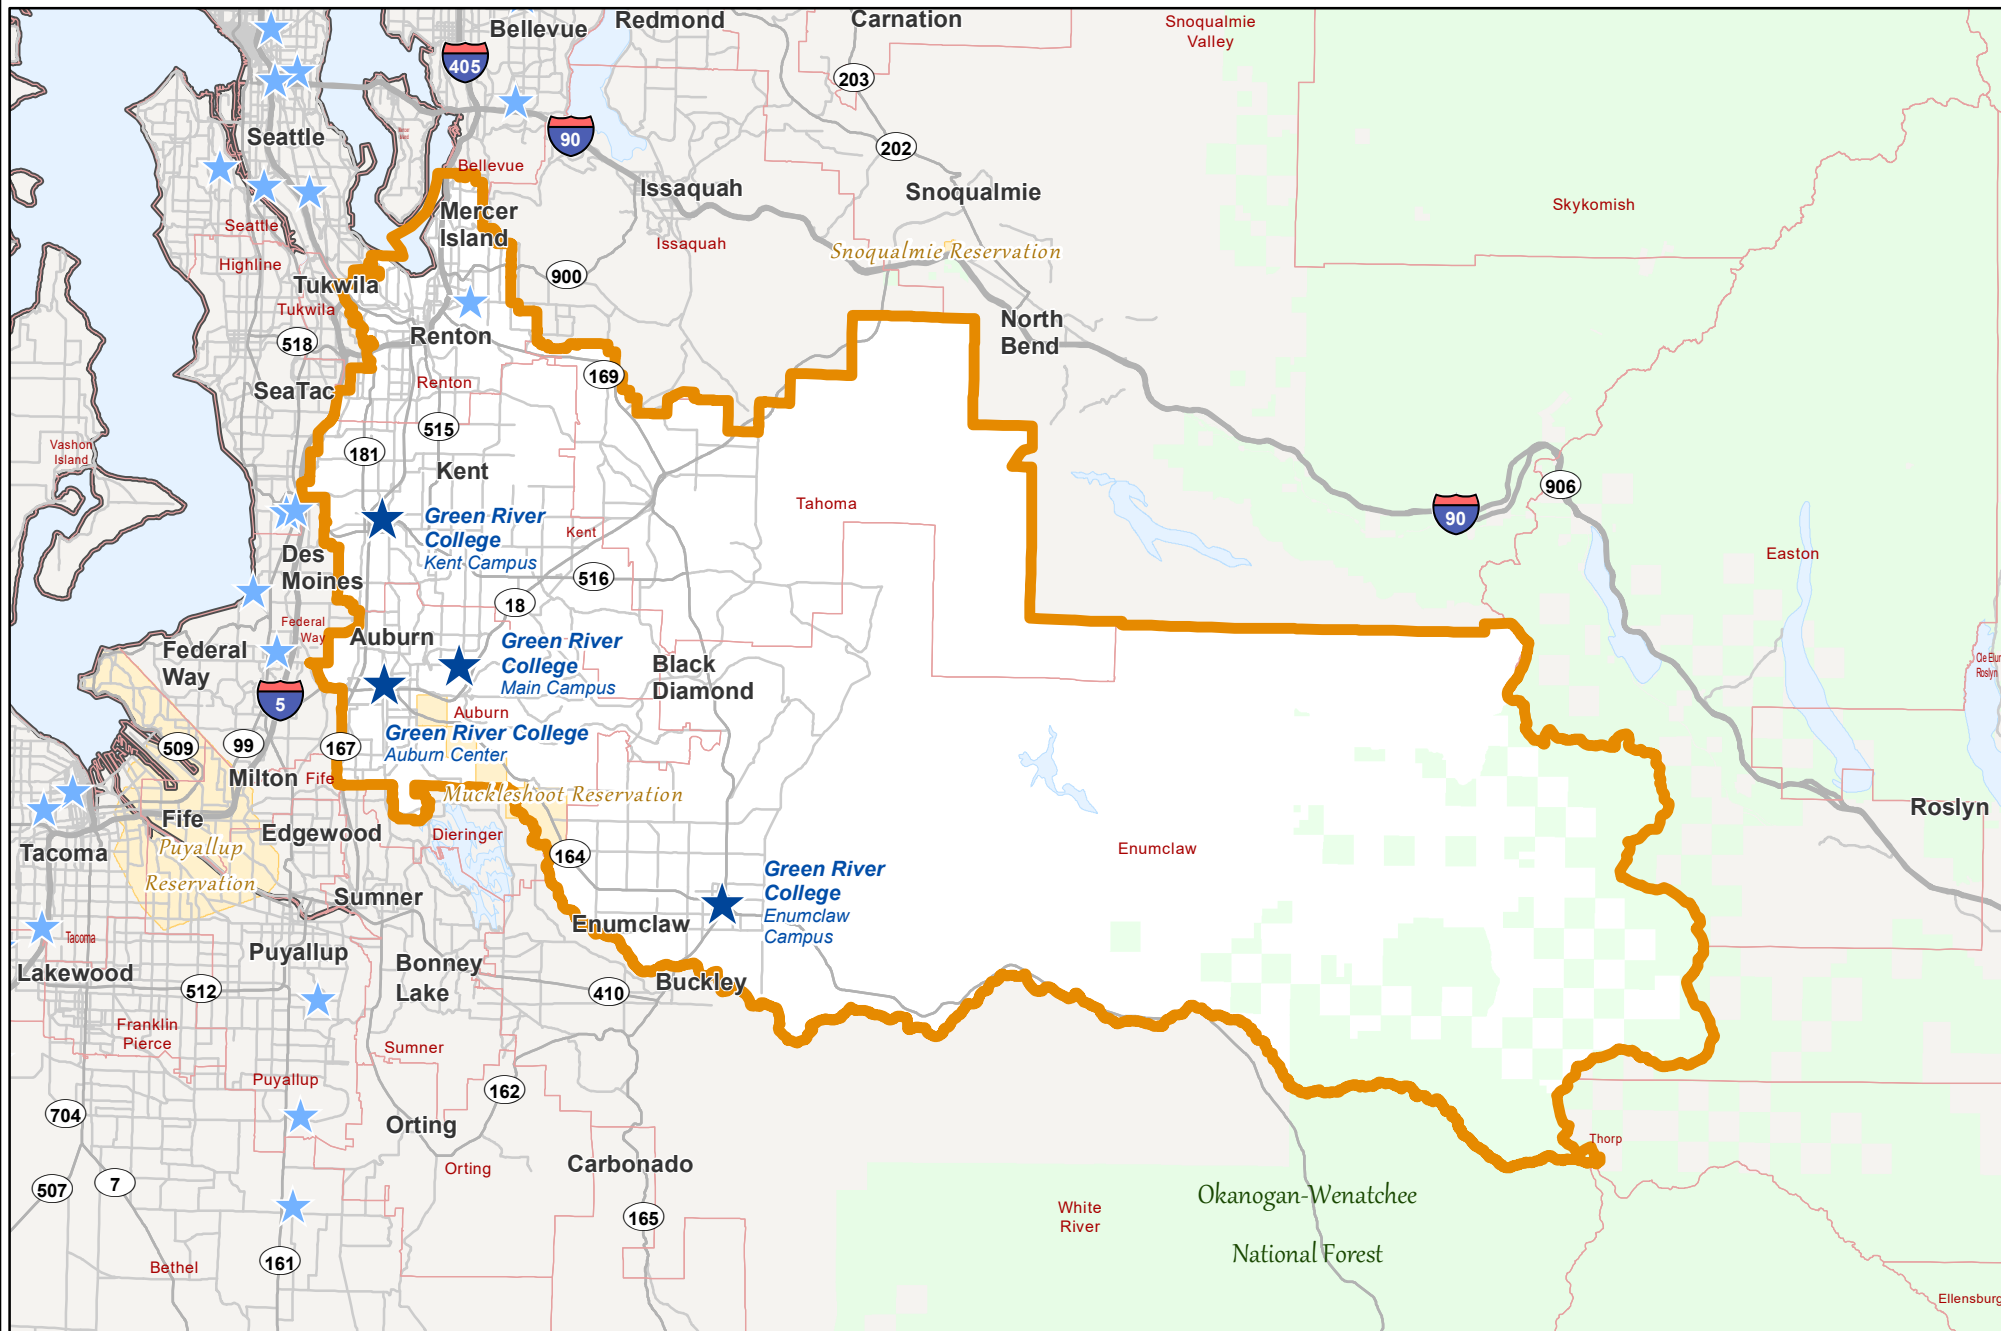

Green River College — District 10

 College district boundary  K-12 school district  District-related community and technical colleges  Other community and technical colleges