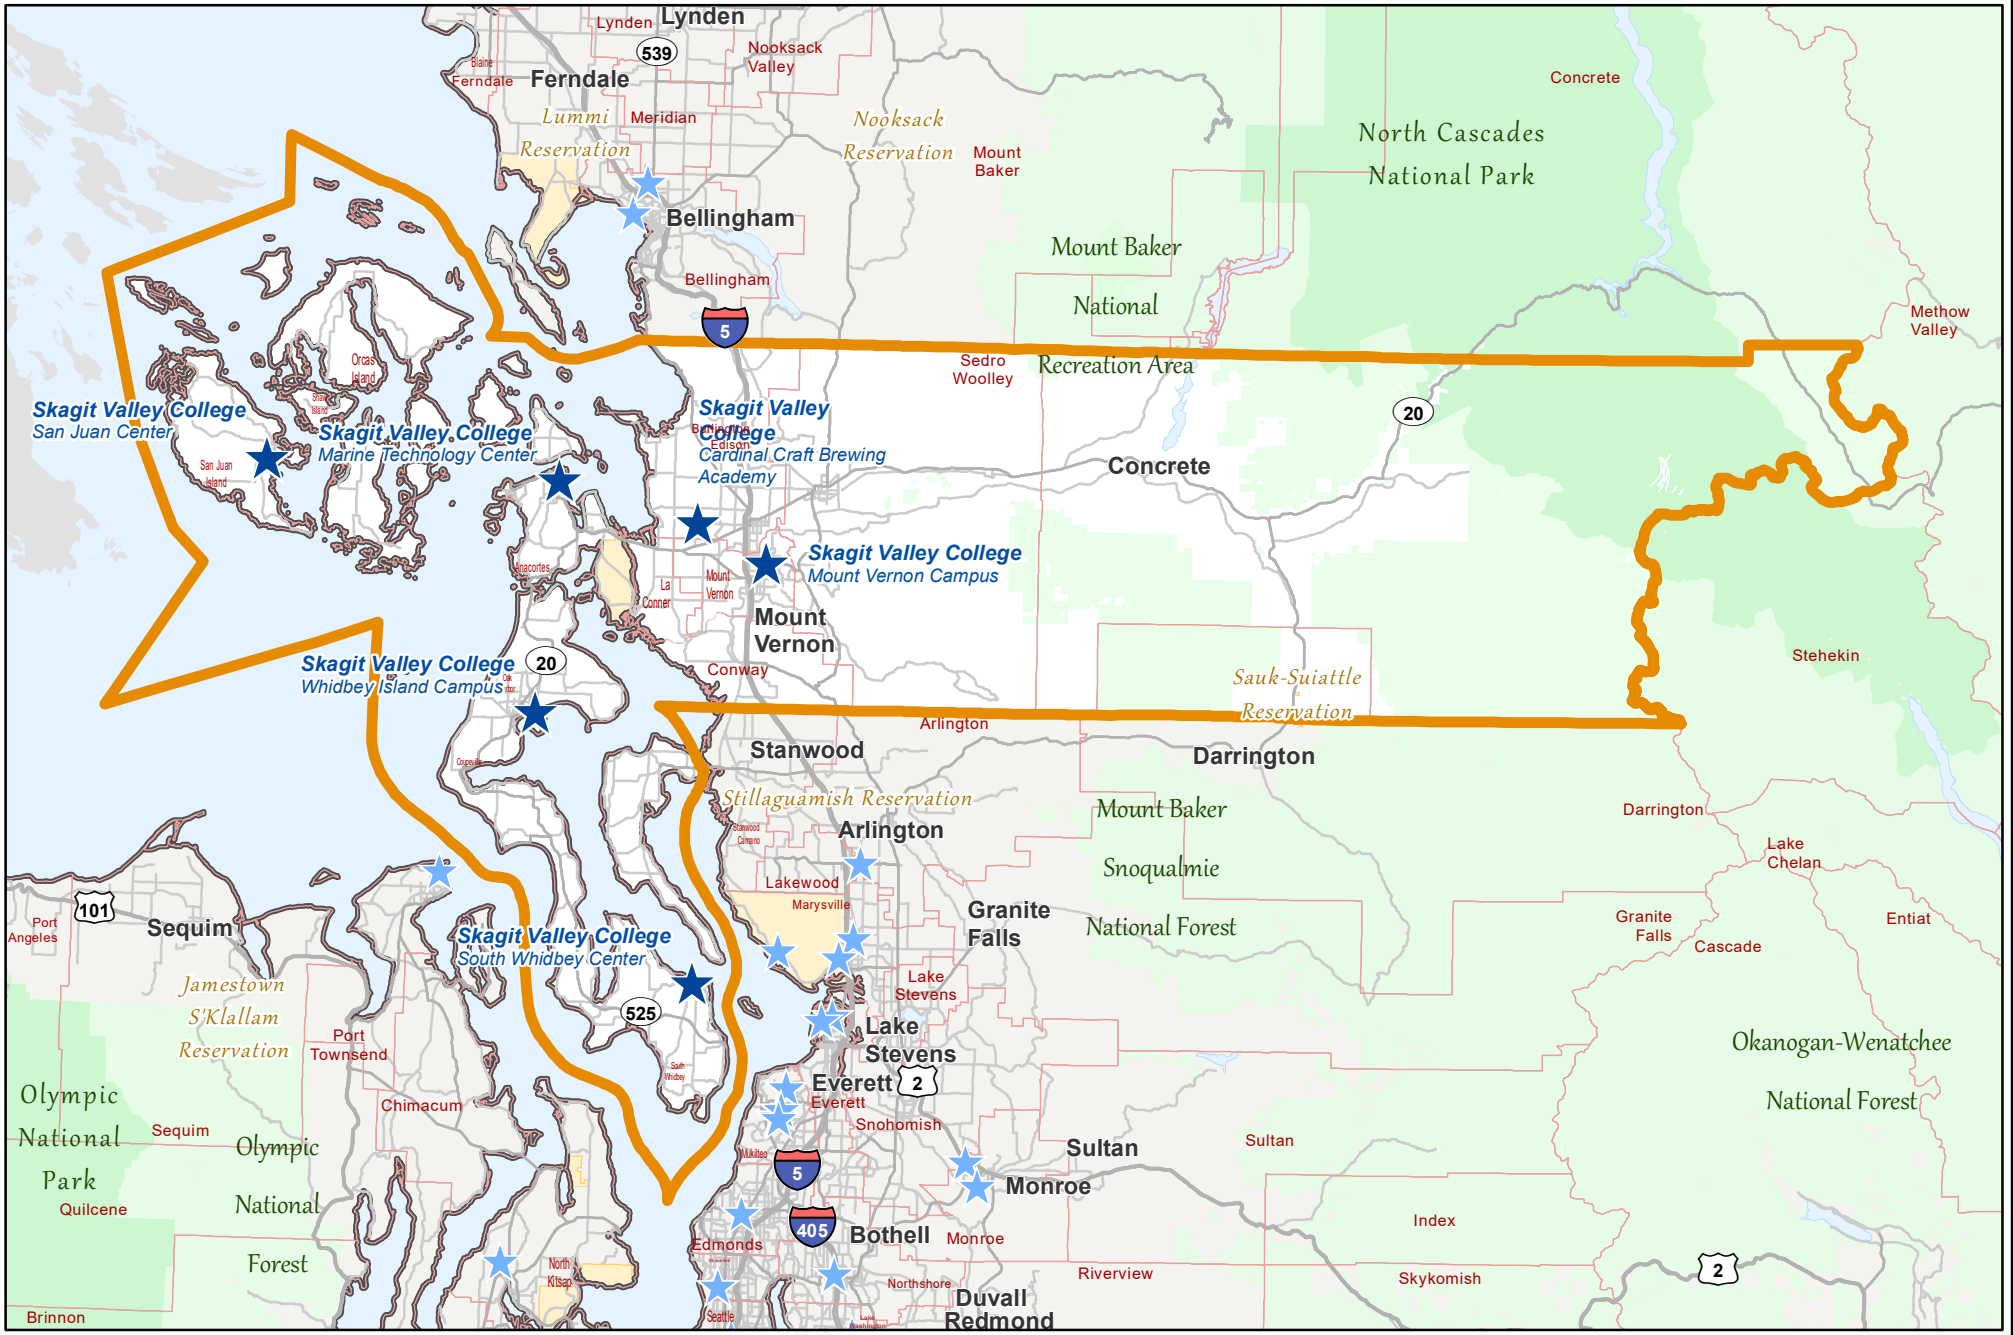

Skagit Valley College — District 4

-  College district boundary
-  K-12 school district
-  District-related community and technical colleges
-  Other community and technical colleges

College districts defined by RCW 28B.50.040. Maps produced by Washington State Department of Transportation, Transportation Data, GIS & Modeling Office, June 2019.