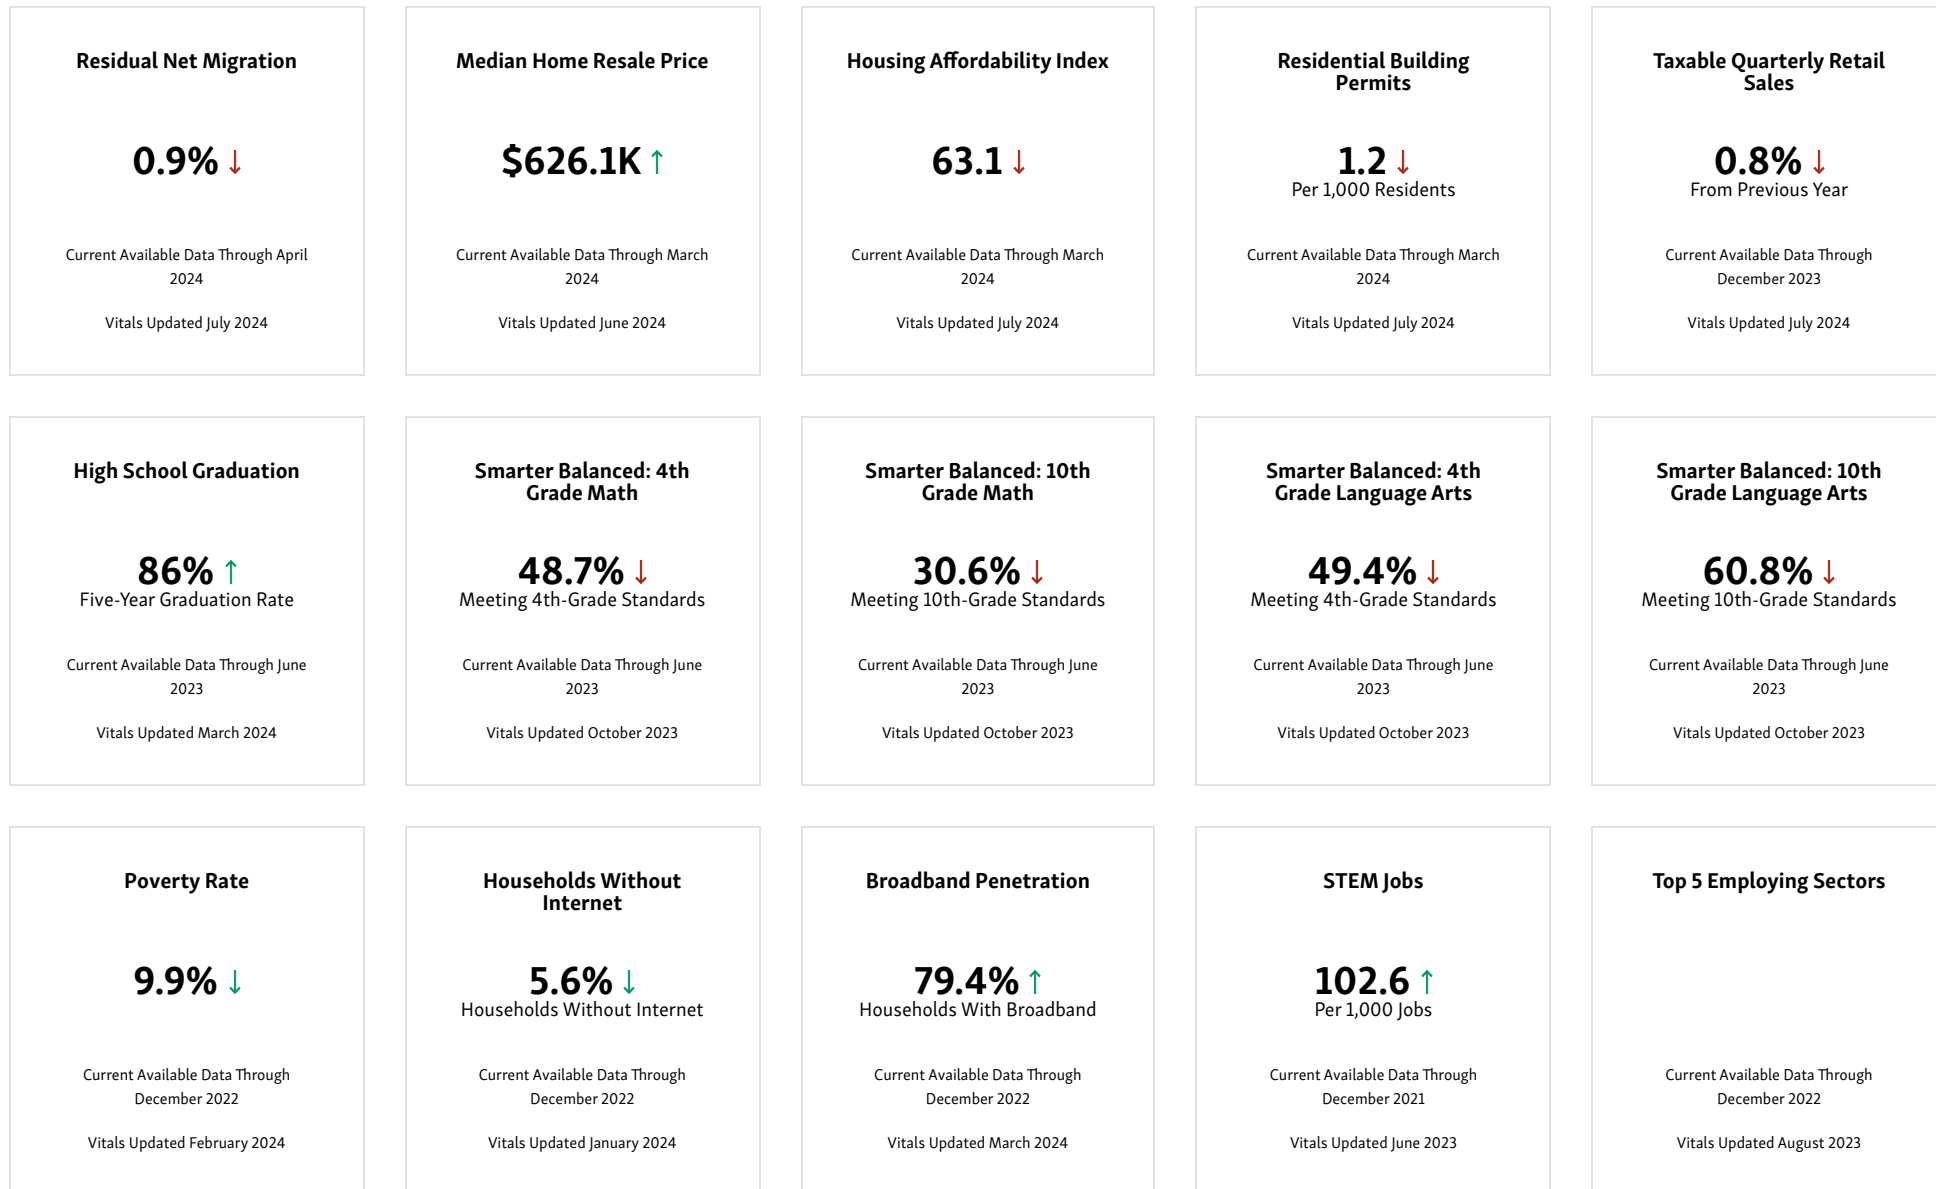

**Median Household Income**

**\$90.3K ↑**

Current Available Data Through December 2022

Vitals Updated January 2024

**Unemployment Rate**

**5.4% ↑**

Current Available Data Through March 2024

Vitals Updated May 2024

Vitals Updated August 2023

**Renters Spending 50% or More of Income**

**21.7%**

Current Available Data Through December 2022

Vitals Updated January 2024

**New Business Applications**

**-4.3% ↓**  
Annual Growth

Current Available Data Through December 2022

Vitals Updated January 2024

**Some College or AA**

**22.2% ↓**  
Have Attended Some College

Current Available Data Through December 2022

Vitals Updated January 2024

**Bachelor's or Above**

**23.3% ↑**  
Have a Bachelor's degree

Current Available Data Through December 2022

Vitals Updated February 2024

**SBA Loans**

**-31.7%** ↓  
Annual Growth

Current Available Data Through  
December 2020